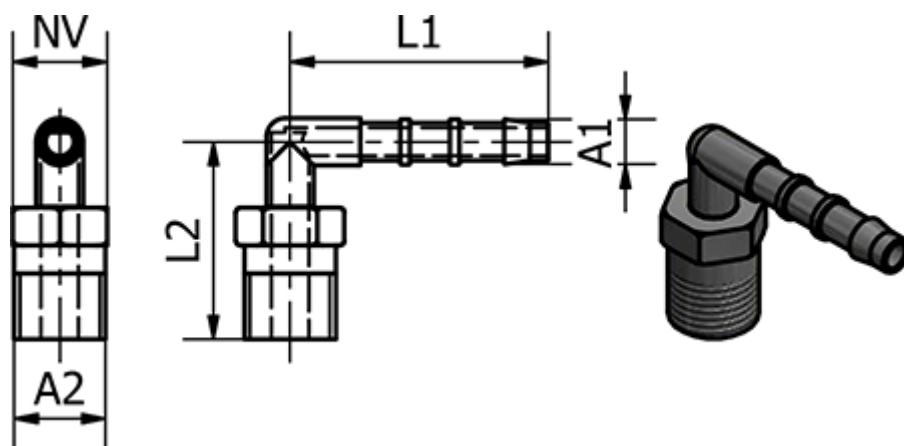

Article number: 58632343

Description: Tube Connector 32.343, Ø8 - R 1/4"  
Angle

## Measures

Ext. hose diameter A1	= 8
L1	= 27.5
L2	= 33
NV	= 14
Thread A2	= R 1/4"